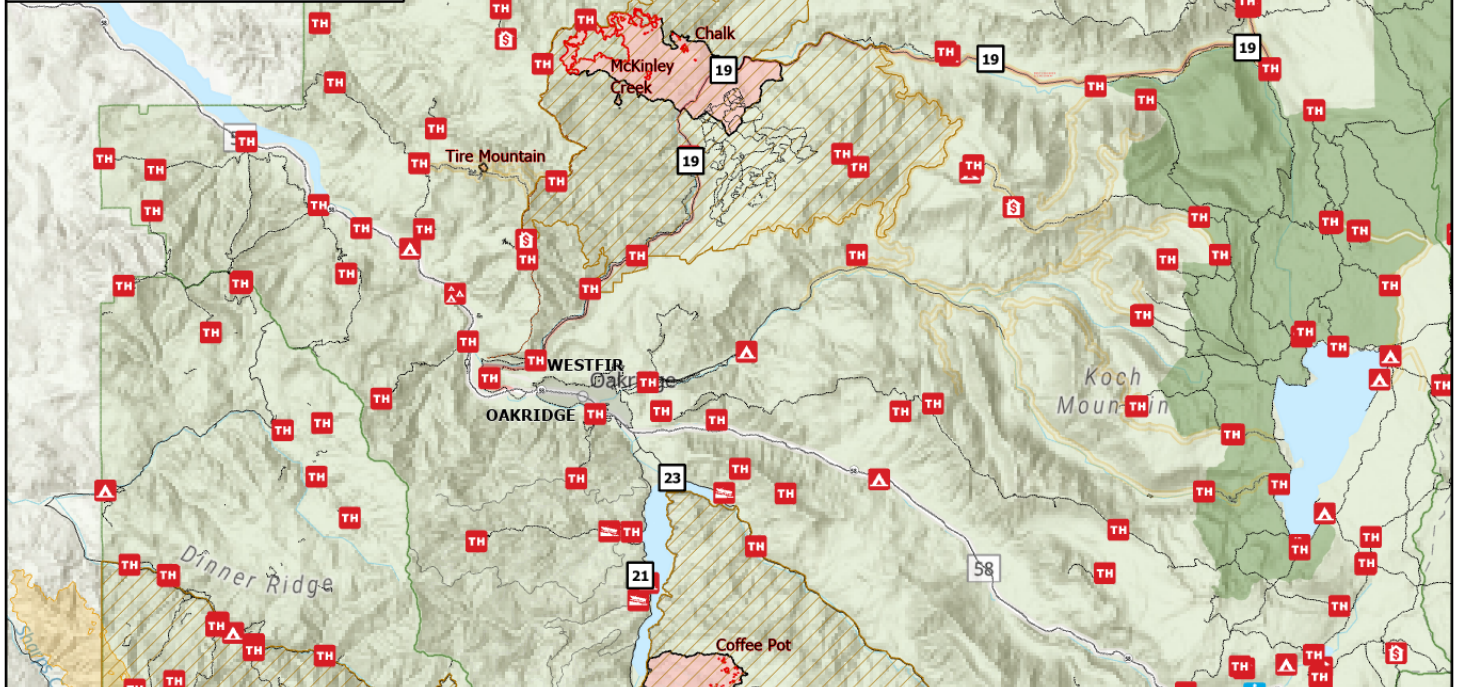

# Public Information

**Willamette Complex South  
OR-WIF-240264**

**09/01/2024**

13,179 acres at 08/30/2024 2227 hrs

0 2 4 6 8

Miles

1:350,000 | EA CIMT | 8/31/2024 2135  
Acres from IR  
North American 1983 Datum, LatLong Grid

Incident Name	Acres
208 MF	260
217 MF	38
Chalk	5,776
Coffee Pot	6,182
McKinley Creek	24
Moss Mountain	876
Tire Mountain	23

- Boating Site
- Campground
- Group Campground
- Horse Camp
- Lookout/Cabin
- Snowpark
- Snowplay Area
- Trailhead
- Forest Administrative Boundaries
- Designated Wilderness
- Scenic Byway
- Trail
- Contained Line
- Uncontained Line

**Active Closures**

- Active Closure

**Willamette Complex South Fires**

- Willamette Complex South Fires

**Nearby Fires**

- Nearby Fires